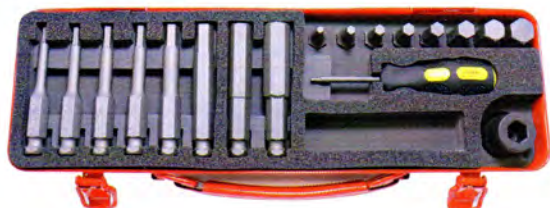

1/2" 14210M Hex Bits Set