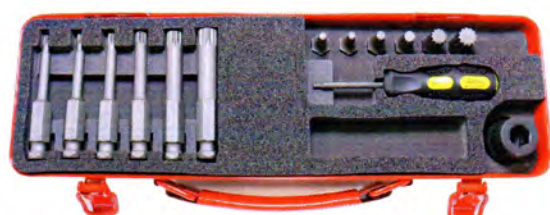

1/2" 14210X Triple Square Bits Set