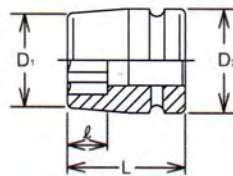

1" **18410M Impact Surface Drive Socket**

1" **18310M Impact Surface Drive Socket, Deep**

18410M (mm)	D₁ (mm)	D₂ (mm)	ℓ (mm)	L (mm)	W (g)	⊞ (pcs.)	⊞
24	41.5	54	16	57	627	2	*1
27	45.3	54	16	57	627	2	*1
30	49	54	21	62	657	2	*1
32	51.5	54	21	62	685	2	*1
33	52.8	54	21	62	685	2	*1
36	56.5	54	21	62	712	2	*1
41	62.8	54	25	66	850	2	*1

*1 C-Ring=1801C, Pin/O-Ring=1801A/B

18310M (mm)	D₁ (mm)	D₂ (mm)	ℓ (mm)	H (mm)	L (mm)	W (g)	⊞ (pcs.)	⊞
24	41.5	54	24	77	108	1060	2	*1
27	45.3	54	27	77	108	1125	2	*1
30	49	54	30	77	108	1179	2	*1
32	51.5	54	32	77	108	1200	2	*1
33	52.8	54	33	77	108	1200	2	*1
36	56.5	54	36	76	108	1280	2	*1
41	62.8	54	38	75	108	1450	2	*1

*1 C-Ring=1801C, Pin/O-Ring=1801A/B

Surface drive sockets are designed to retain contact with the flat sides of the nut to reduce a damage on the nut/bolt. The enlarged six corners of the opening allows for quick and easy engagement of the nut/bolt.