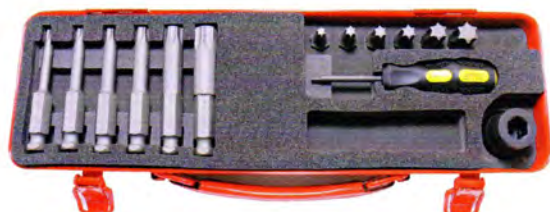

1/2" 14210T TORX® Bits Set